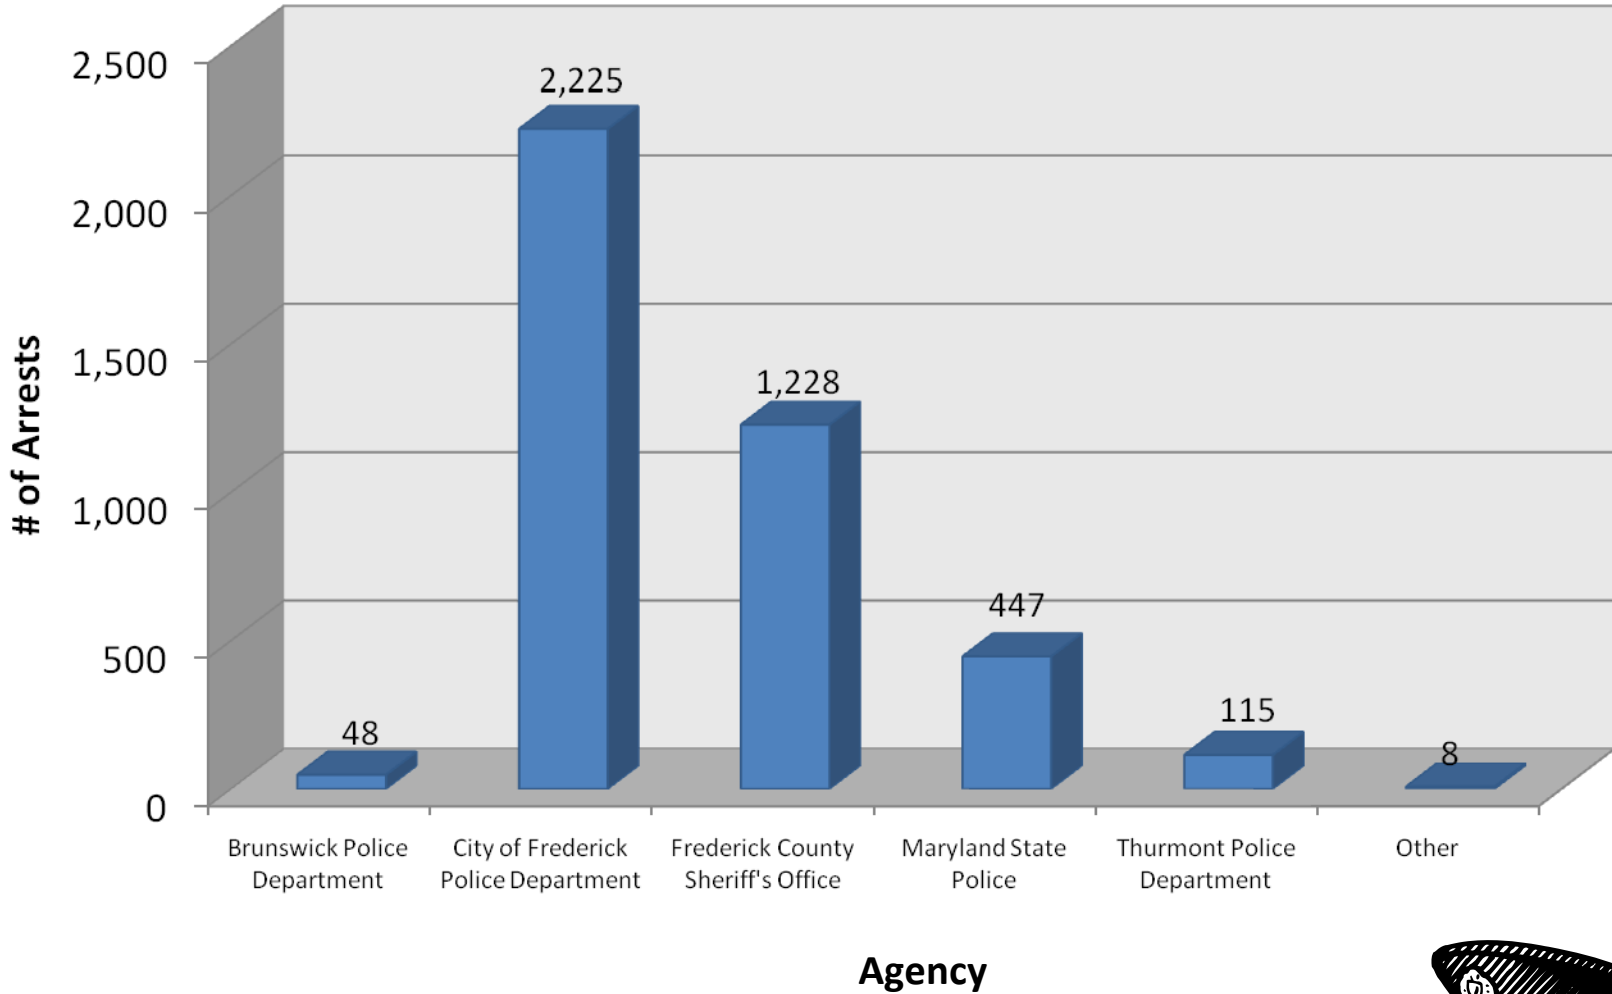

2010 Arrests for Frederick County, MD

*Other includes DNR, Fire Marshall, etc.
*Data Source: Frederick County Sheriff's Office – Central Booking