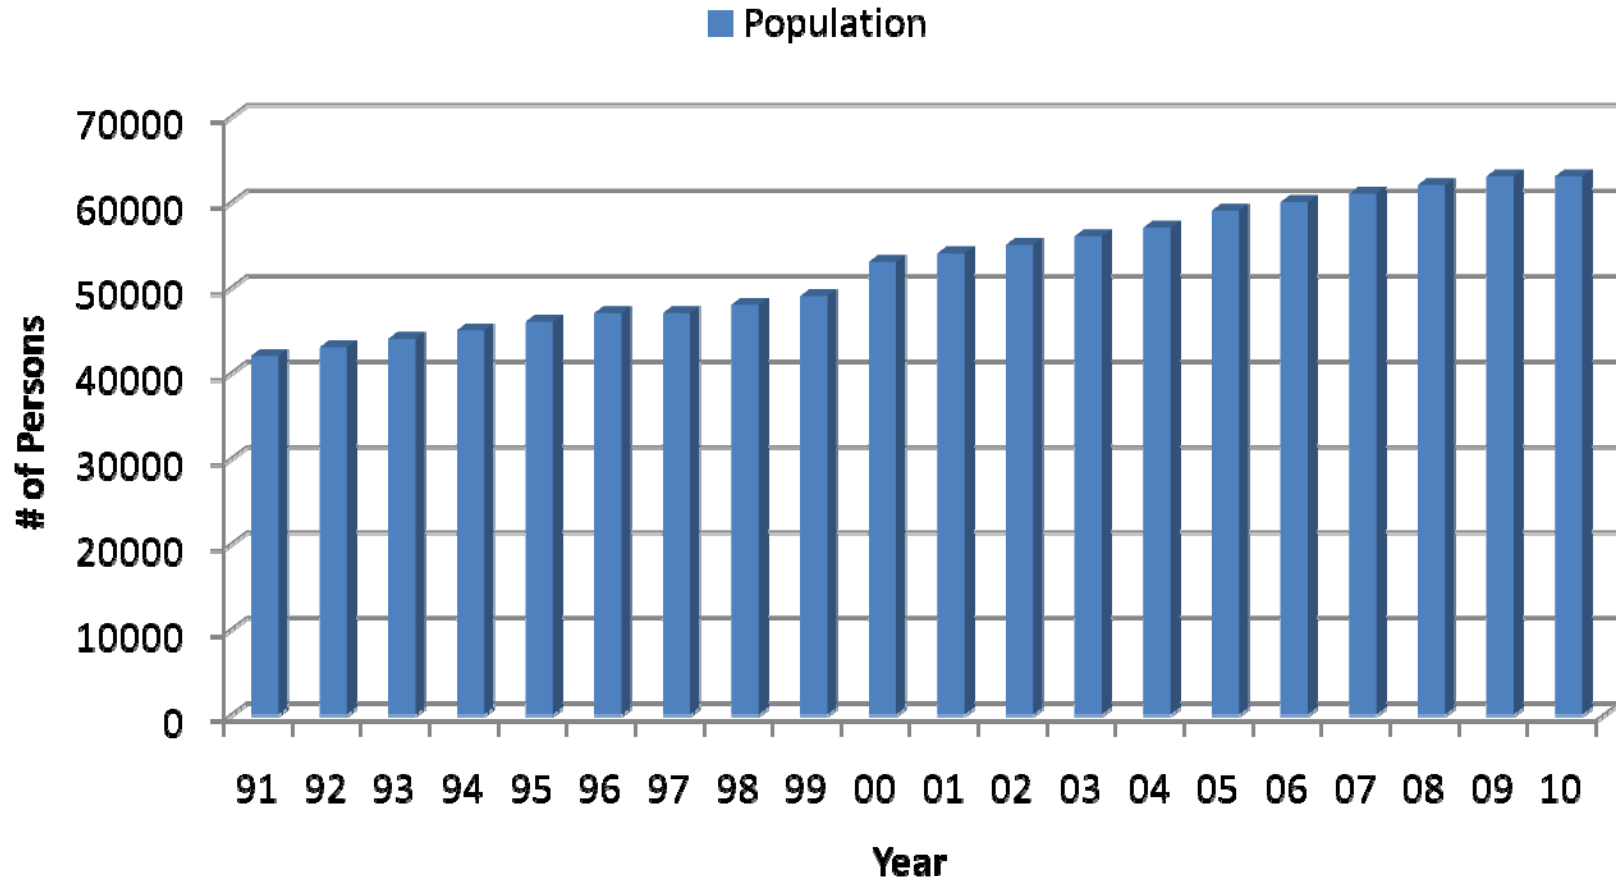

Administrative Statistics 2010

Frederick Police Department

Crime Analysis

February 2, 2011

Calls for Service for the City of Frederick, MD (2006 - 2010)

Duplicate and cancelled call types were excluded.

Part I Crime for the City of Frederick, MD (1991 - 2010)

Data Source: FPD Uniform Crime Reports (1991-2010).

Part I Crime: Homicide, Rape, Robbery, Aggravated Assault, Burglary, Larceny-Theft & Stolen Auto.

Population for the City of Frederick, MD (1991 - 2010)

Data Source: US Census Bureau (1991-1999) & City of Frederick Population Projections (2000-2010).

Crime Rate for the City of Frederick, MD (1991 - 2010)

Data Source: US Census Bureau (1991-1999), City of Frederick Population Projections (2000-2010) & FPD UCR (1991-2010).