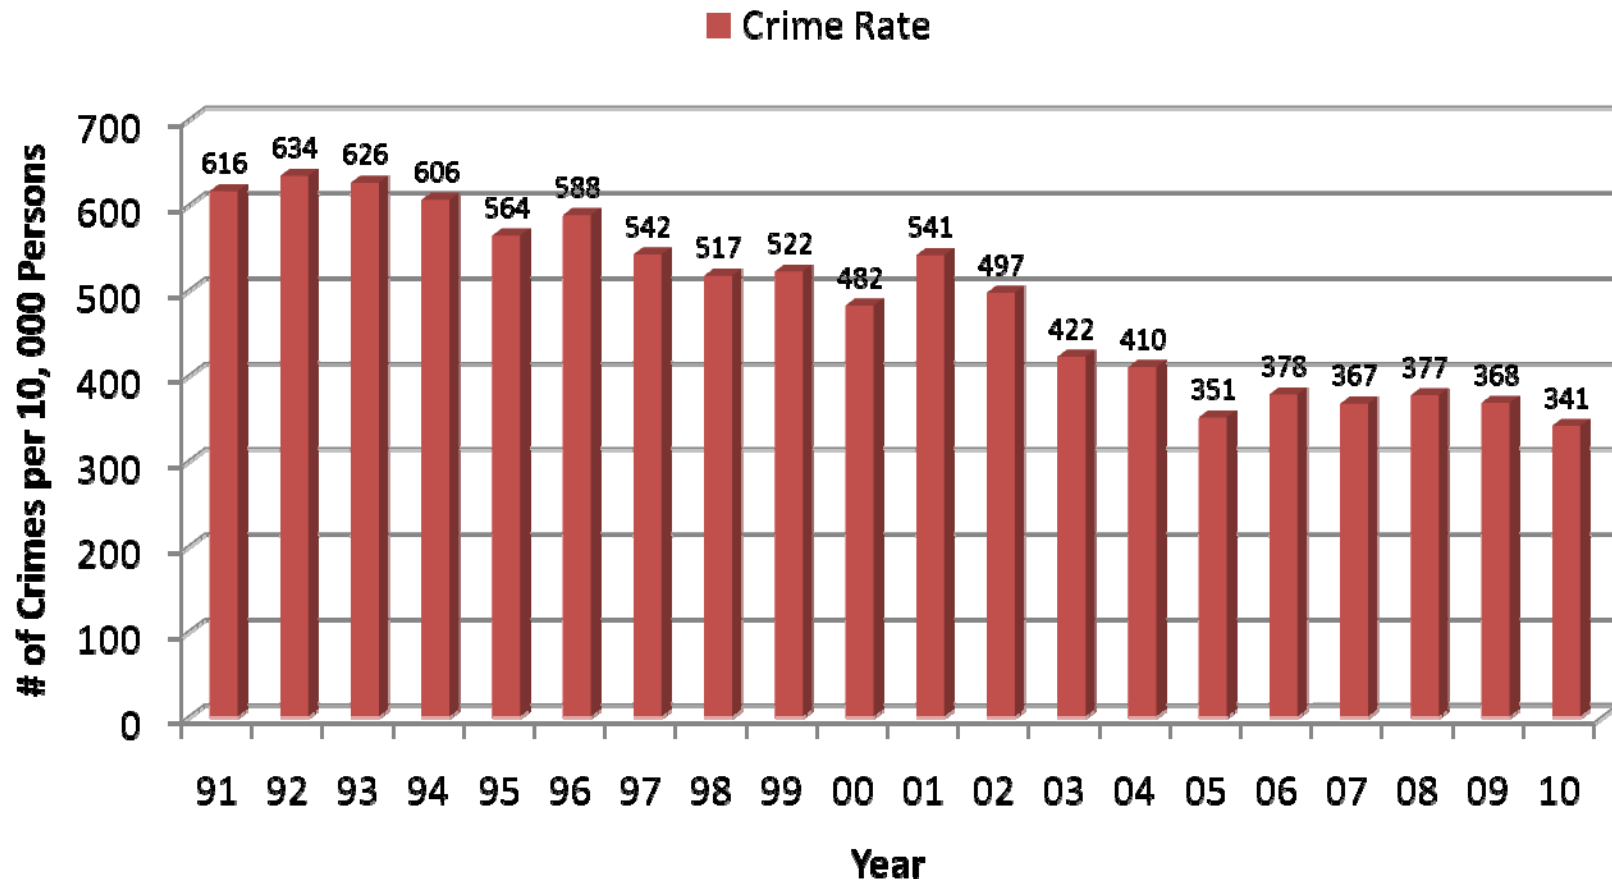

Administrative Statistics 2010

Frederick Police Department

Crime Analysis

February 2, 2011

Calls for Service for the City of Frederick, MD (2006 - 2010)

Duplicate and cancelled call types were excluded.

Part I Crime for the City of Frederick, MD (1991 - 2010)

Data Source: FPD Uniform Crime Reports (1991-2010).

Part I Crime: Homicide, Rape, Robbery, Aggravated Assault, Burglary, Larceny-Theft & Stolen Auto.

Population for the City of Frederick, MD (1991 - 2010)

Data Source: US Census Bureau (1991-1999) & City of Frederick Population Projections (2000-2010).

Crime Rate for the City of Frederick, MD (1991 - 2010)

Data Source: US Census Bureau (1991-1999), City of Frederick Population Projections (2000-2010) & FPD UCR (1991-2010).

Crime: Homicide, Rape, Robbery, Aggravated Assault, Burglary, Larceny-Theft & Stolen Auto.

Population & Crime Rate for the City of Frederick, MD (1991 - 2010)

Data Source: US Census Bureau (1991-1999), City of Frederick Population Projections (2000-2010), & FPD UCR (1991-2010).