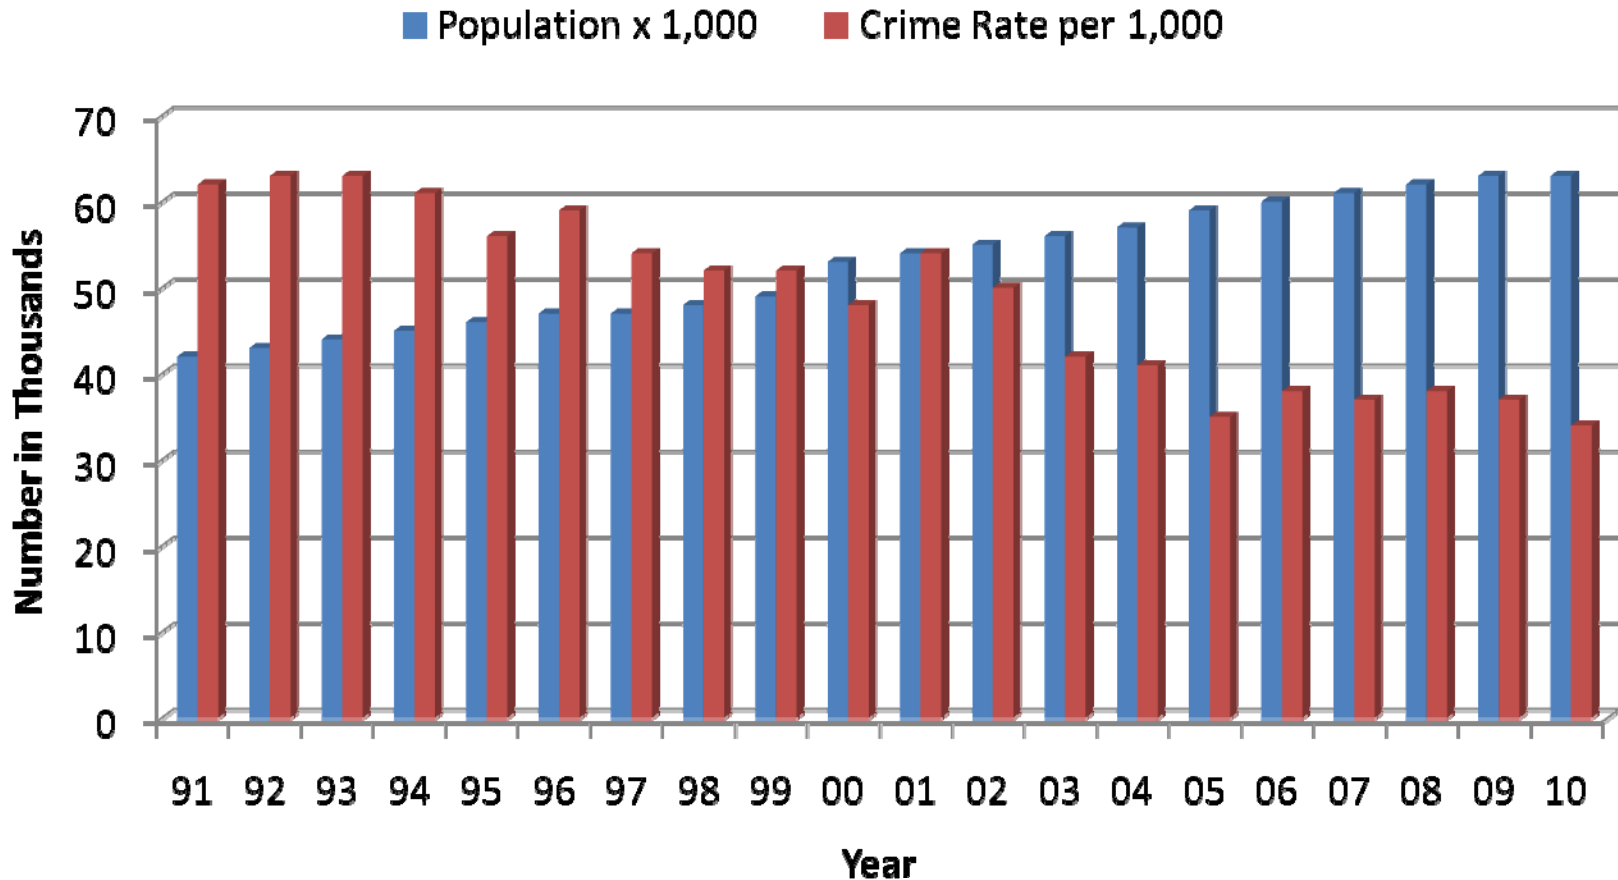

Data Source: FPD Uniform Crime Reports (1991-2010).

Part I Crime: Homicide, Rape, Robbery, Aggravated Assault, Burglary, Larceny-Theft & Stolen Auto.

Population for the City of Frederick, MD (1991 - 2010)

Data Source: US Census Bureau (1991-1999) & City of Frederick Population Projections (2000-2010).

Crime Rate for the City of Frederick, MD (1991 - 2010)

Data Source: US Census Bureau (1991-1999), City of Frederick Population Projections (2000-2010) & FPD UCR (1991-2010).

Crime: Homicide, Rape, Robbery, Aggravated Assault, Burglary, Larceny-Theft & Stolen Auto.

Population & Crime Rate for the City of Frederick, MD (1991 - 2010)

Data Source: US Census Bureau (1991-1999), City of Frederick Population Projections (2000-2010), & FPD UCR (1991-2010).