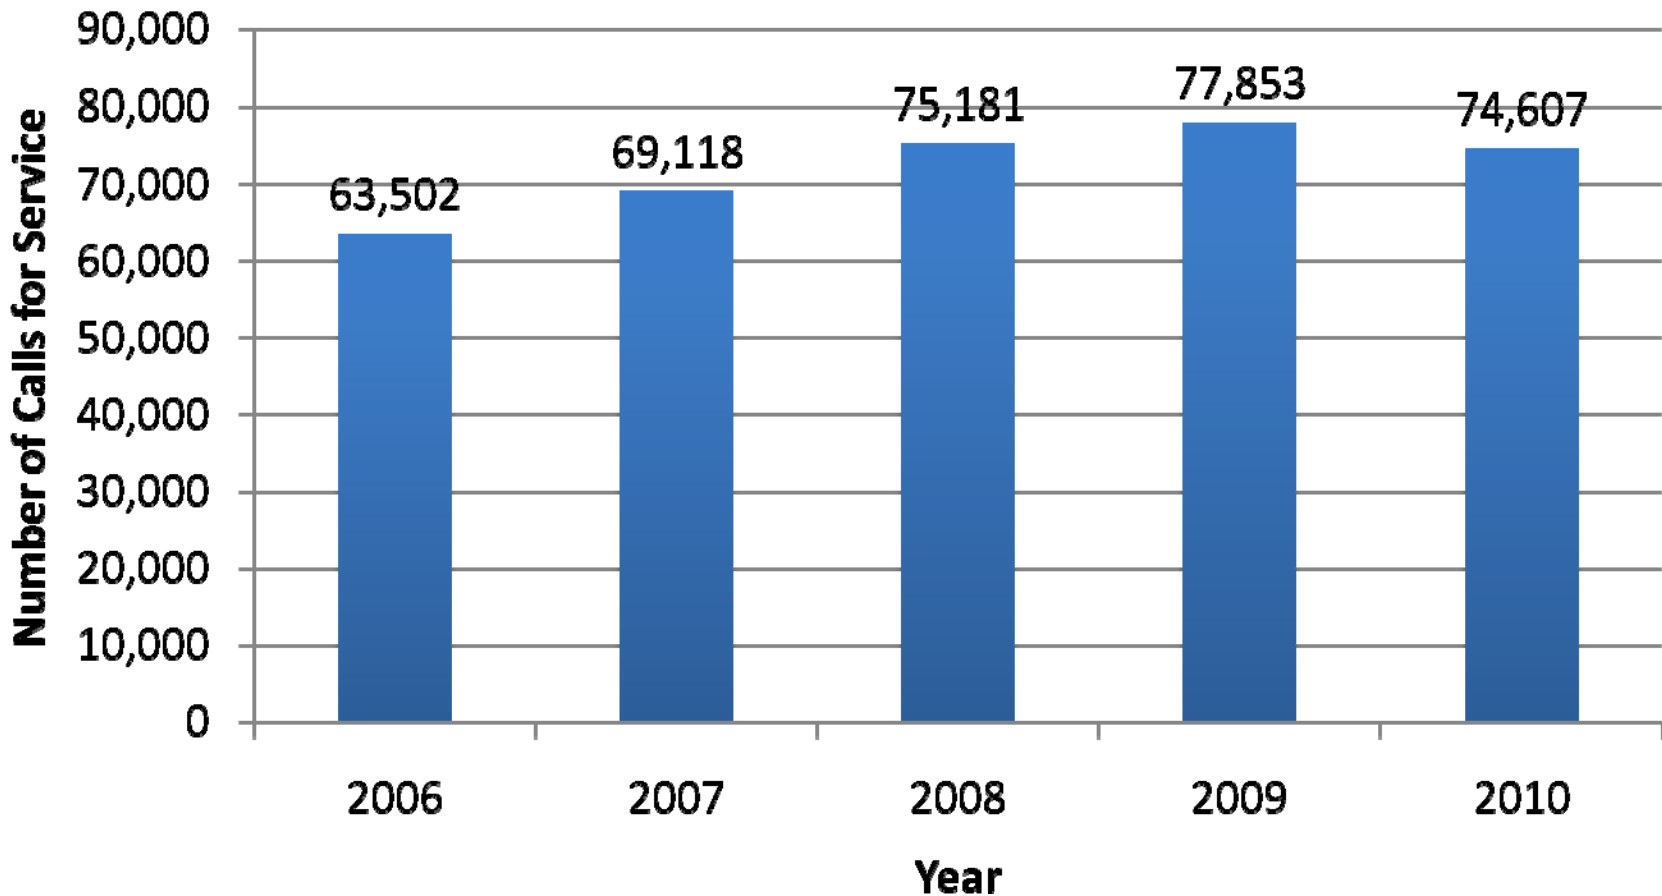

Administrative Statistics 2010

Frederick Police Department

Crime Analysis

February 2, 2011

Calls for Service for the City of Frederick, MD (2006 - 2010)

Duplicate and cancelled call types were excluded.

Part I Crime for the City of Frederick, MD (1991 - 2010)

Data Source: FPD Uniform Crime Reports (1991-2010).

Part I Crime: Homicide, Rape, Robbery, Aggravated Assault, Burglary, Larceny-Theft & Stolen Auto.

Population for the City of Frederick, MD (1991 - 2010)