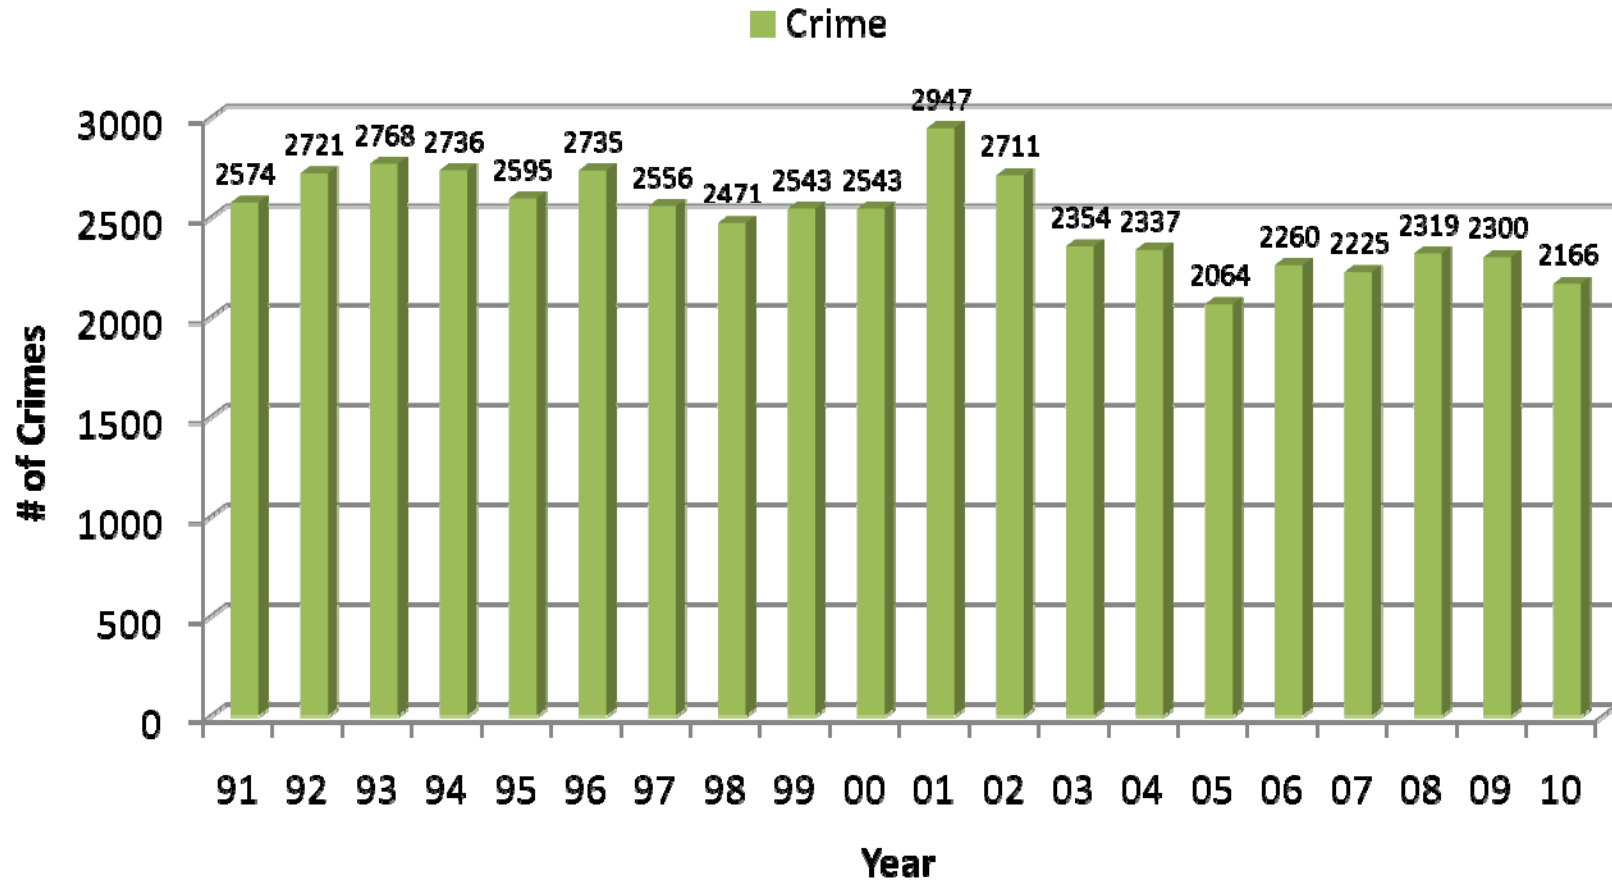

Administrative Statistics 2010

Frederick Police Department

Crime Analysis

February 2, 2011

Calls for Service for the City of Frederick, MD (2006 - 2010)

Duplicate and cancelled call types were excluded.

Part I Crime for the City of Frederick, MD (1991 - 2010)

Data Source: FPD Uniform Crime Reports (1991-2010).

Part I Crime: Homicide, Rape, Robbery, Aggravated Assault, Burglary, Larceny-Theft & Stolen Auto.

Population for the City of Frederick, MD (1991 - 2010)

Data Source: US Census Bureau (1991-1999) & City of Frederick Population Projections (2000-2010).

Crime Rate for the City of Frederick, MD (1991 - 2010)

Data Source: US Census Bureau (1991-1999), City of Frederick Population Projections (2000-2010) & FPD UCR (1991-2010).

Crime: Homicide, Rape, Robbery, Aggravated Assault, Burglary, Larceny-Theft & Stolen Auto.

Population & Crime Rate for the City of Frederick, MD (1991 - 2010)

Data Source: US Census Bureau (1991-1999), City of Frederick Population Projections (2000-2010), & FPD UCR (1991-2010).