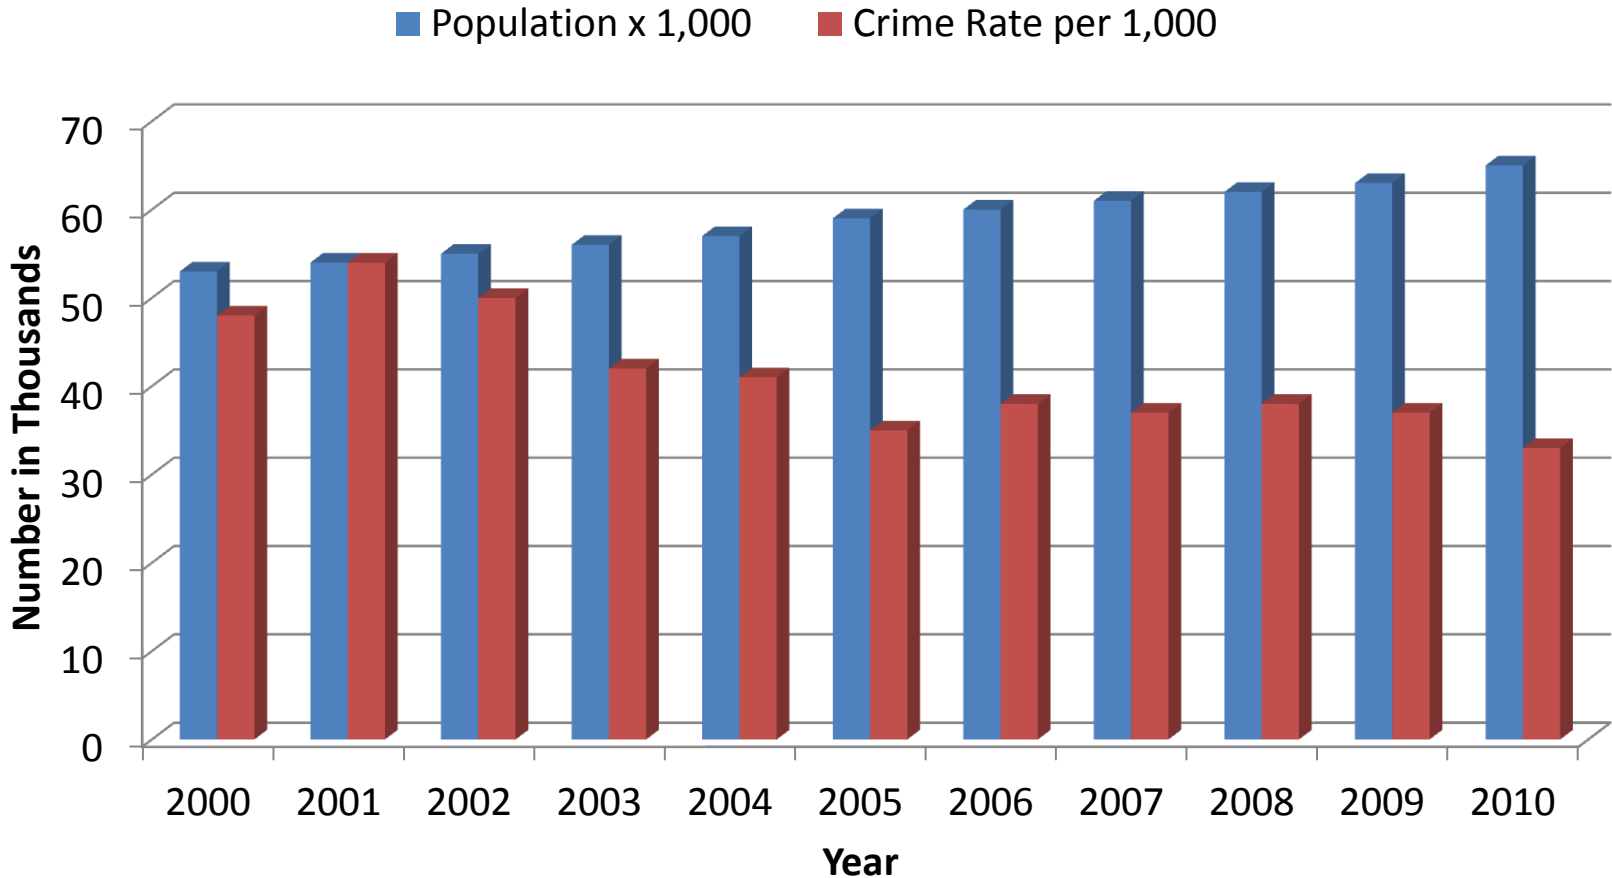

Population & Part I Crime Rate for the City of Frederick, MD (1991 - 2010)

Part I Crime (UCR): Homicide; Rape; Robbery; Aggravated Assault; Burglary; Larceny-Theft; & Stolen Auto.
Data Source: FBI UCR (2000-2010) City of Frederick Population Projections (2000-2009); & US Census Bureau (2010).