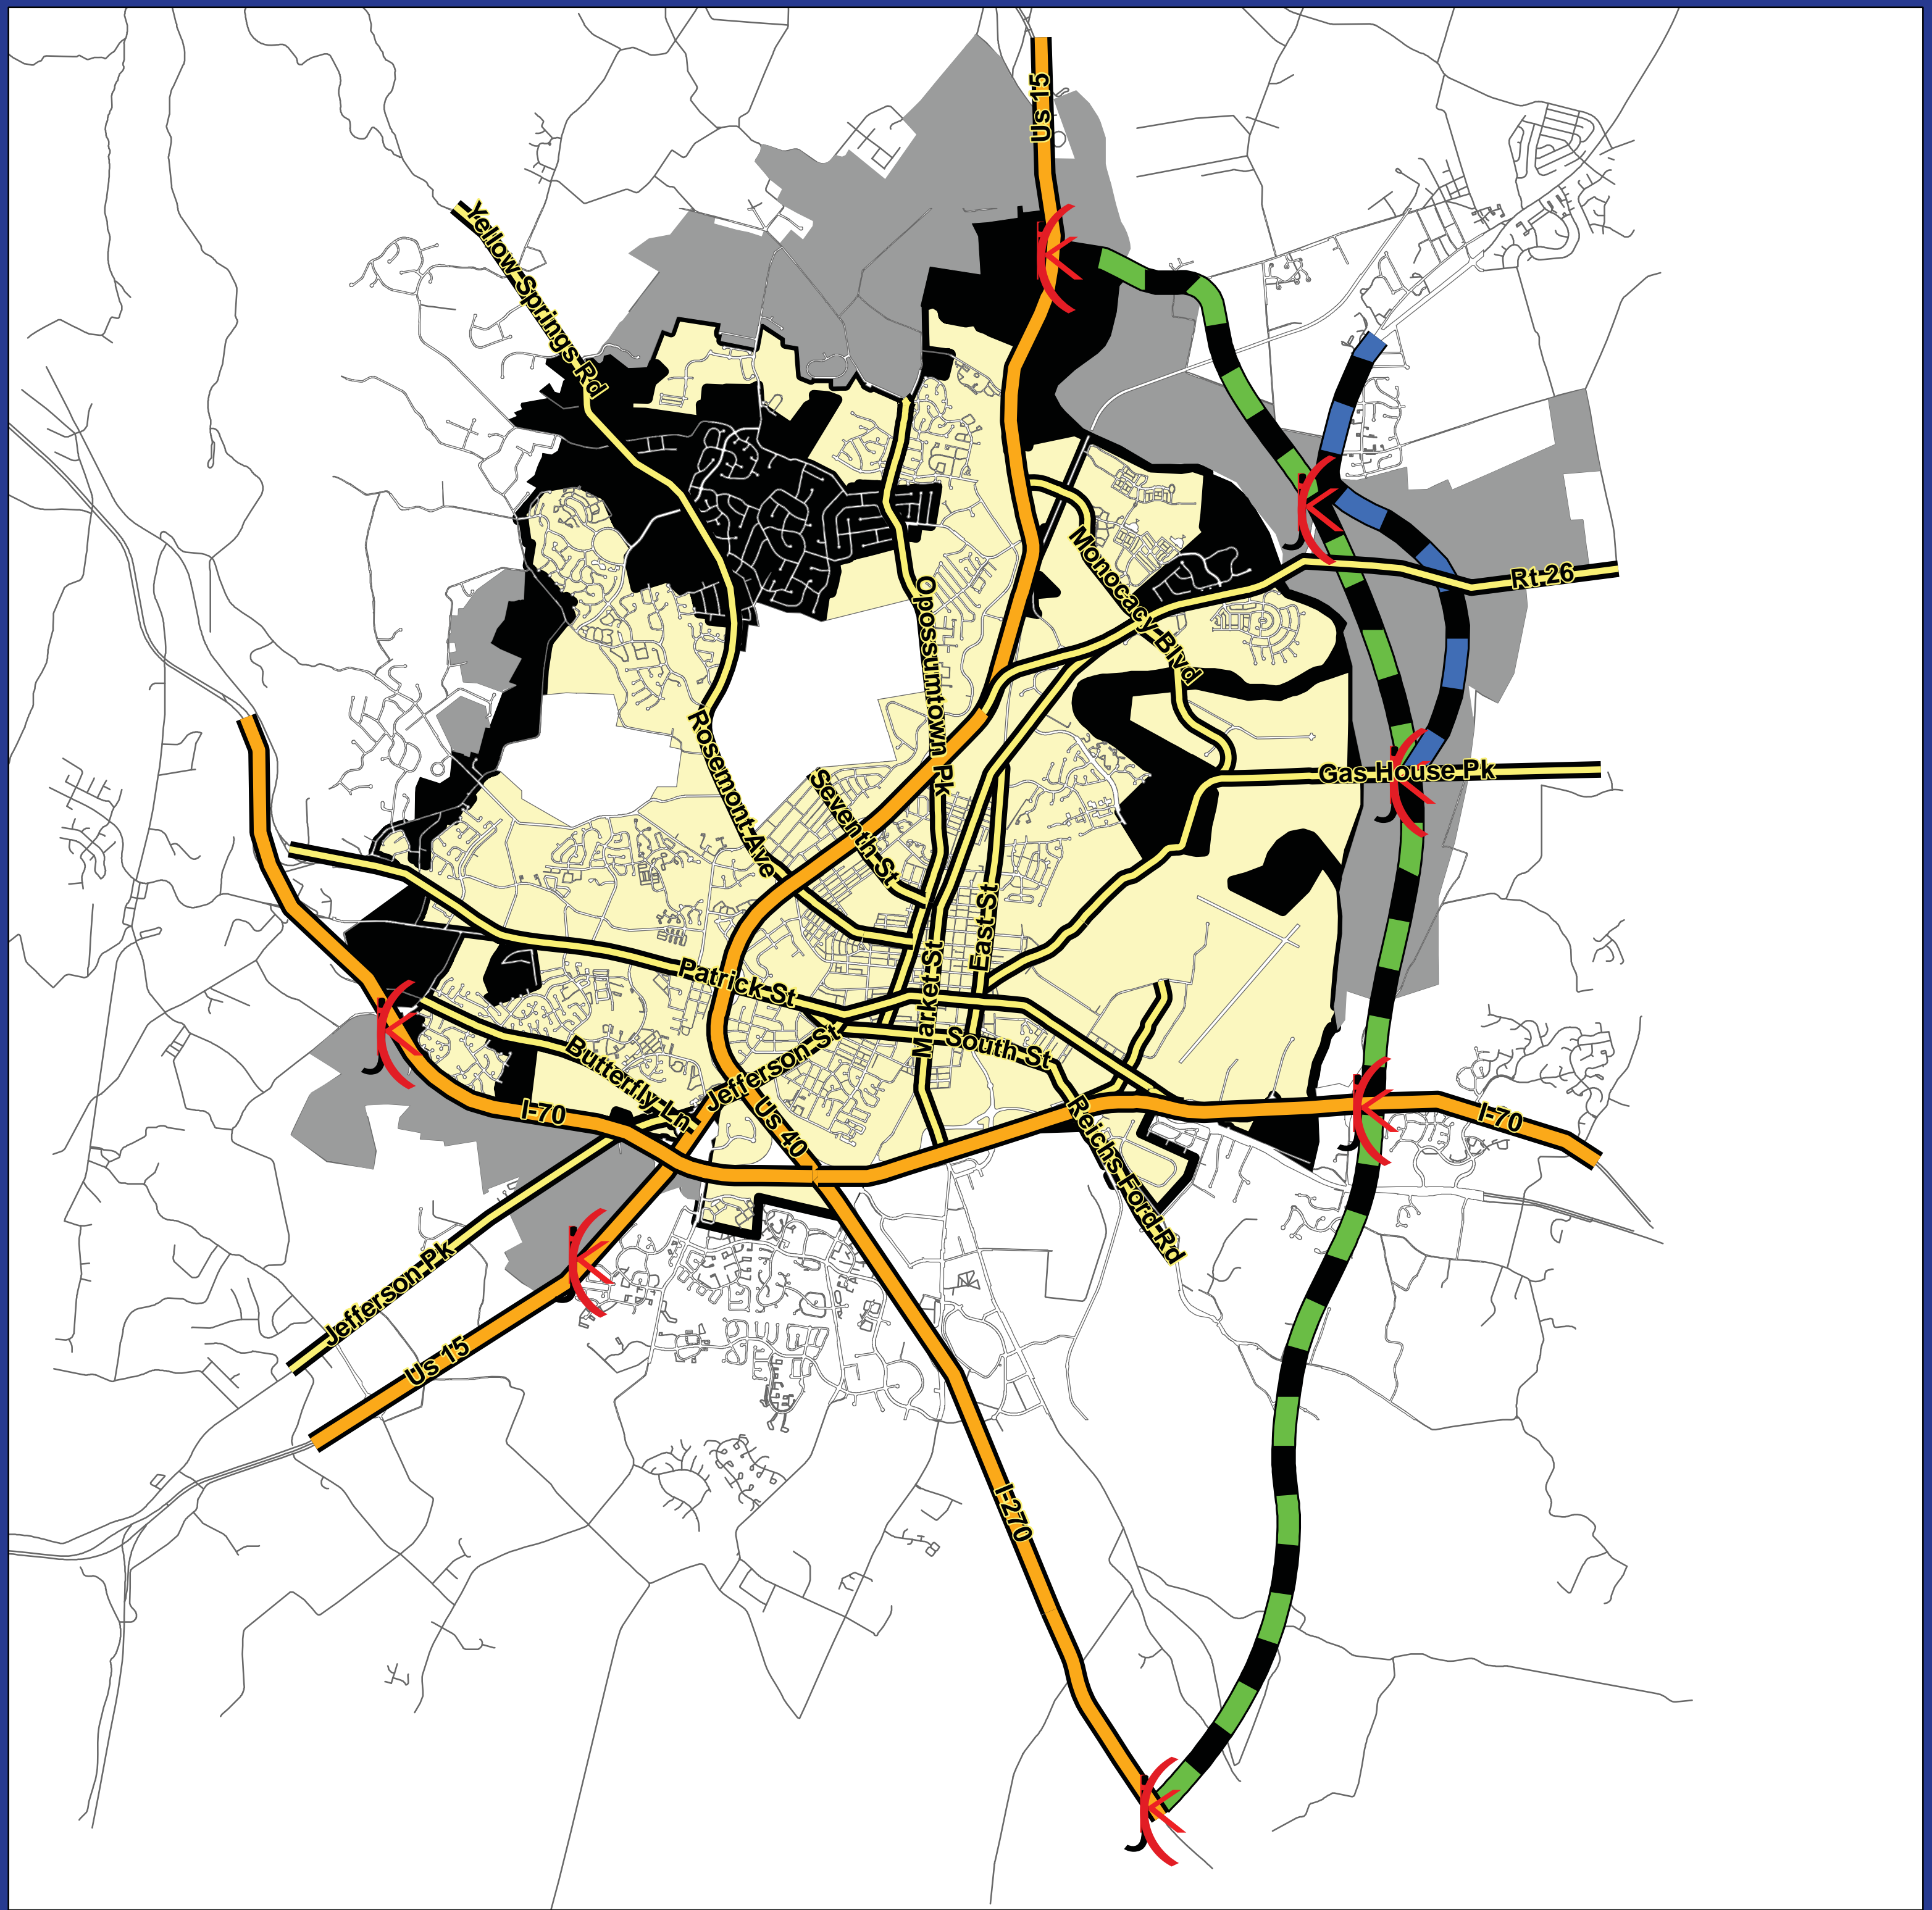

# North South Road Alternative Options

Note: This map is prepared solely for the purpose of illustrating the City of Frederick. It should be used for no other purpose. Data on this map was prepared from several original sources and is subject to change as source data changes. This map is not a legal document. Orthophotos produced 03/07 Maps produced by: mbowman

101 N Court St  
Frederick, MD 21701  
P: 301-600-6209  
F: 301-600-2233  
www.cityoffrederick.com

- Interchanges
- Major Roads
- Highways
- Alternate Option
- North-South Parallel Highway
- Right of Ways
- UGB\_erase
- City Boundary
- Utility Service Area