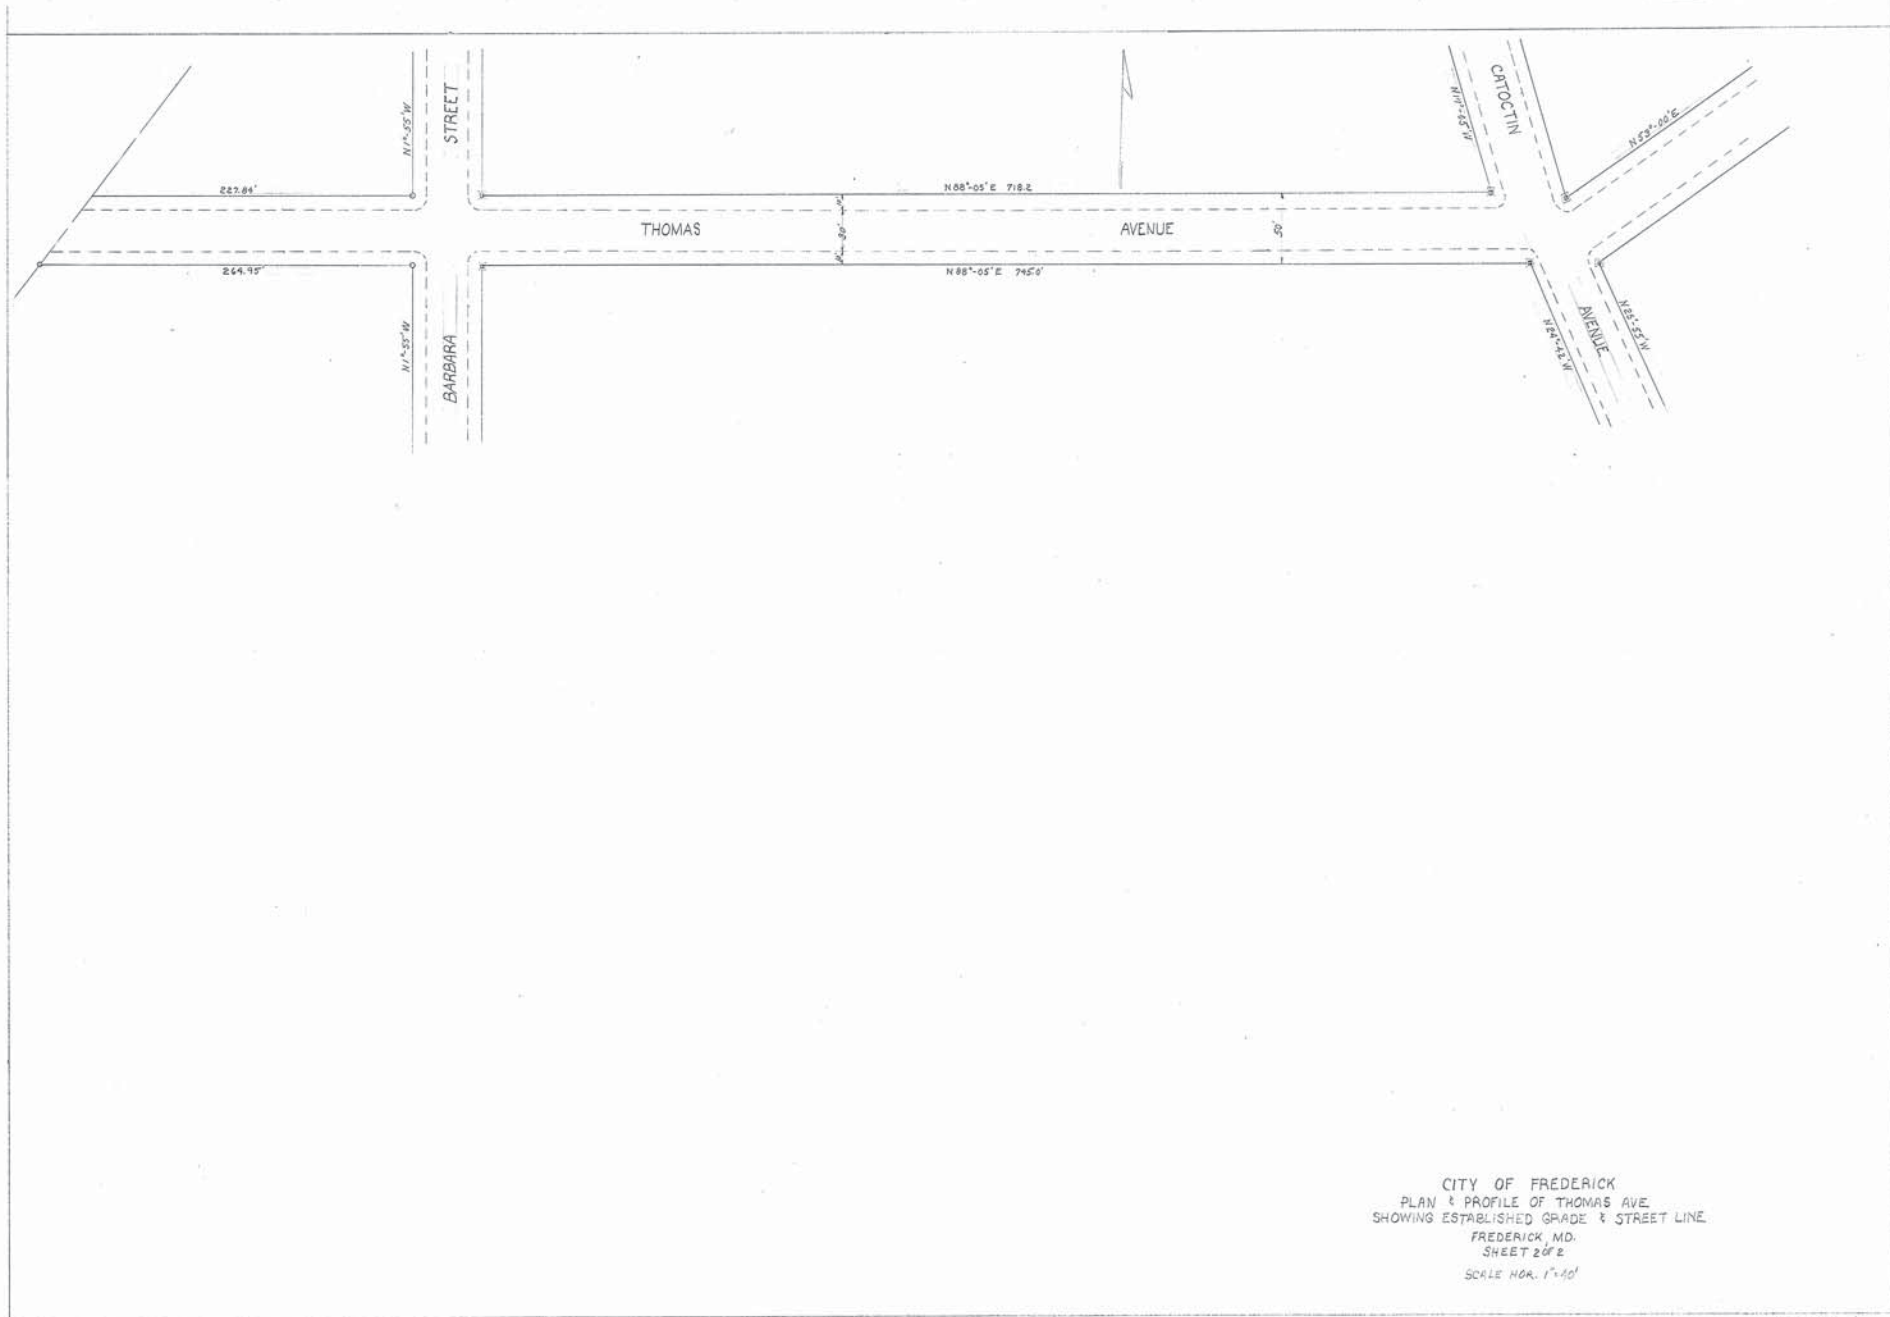

CITY OF FREDERICK
 PLAN & PROFILE OF THOMAS AVE.
 SHOWING ESTABLISHED GRADE & STREET LINE
 FREDERICK, MD.
 SHEET 1 OF 2
 SCALE HOR 1"=40'

CITY OF FREDERICK
PLAN & PROFILE OF THOMAS AVE.
SHOWING ESTABLISHED GRADE & STREET LINE.
FREDERICK, MD.
SHEET 2 OF 2
SCALE HOR. 1"=50'